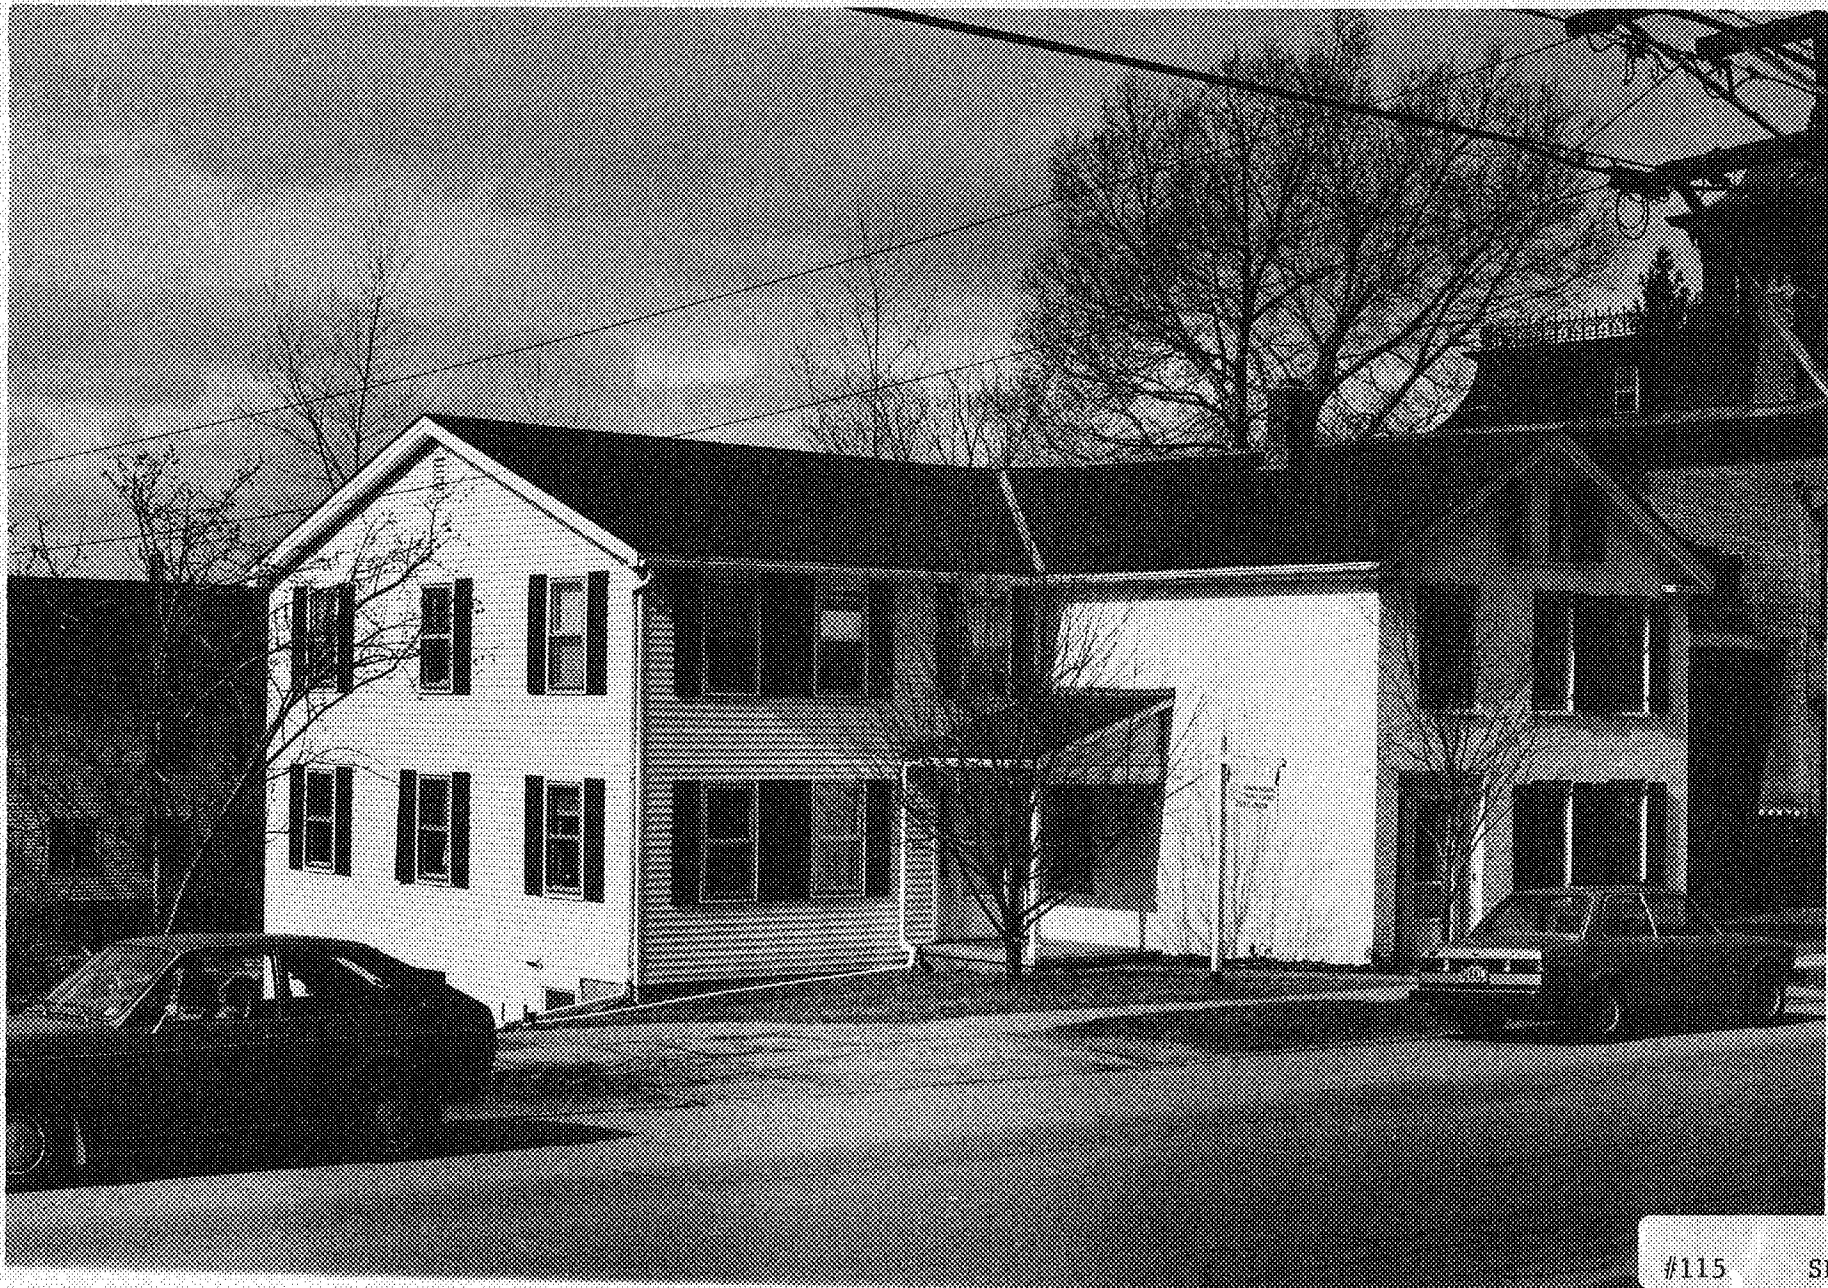

#114 NE

84-72

South Union Street Historic District
Burlington, Vermont
Credit: Lisa Schaeffer
Date: February, 1984
Negative Filed at Vermont Division for
Historic Preservation
Description: Henry Shaw House
251-253 South Union Street #114;
View Looking Northeast
Photograph #134

#115 SE

84-72

South Union Street Historic District
Burlington, Vermont
Credit: Lisa Schaeffer
Date: February, 1984
Negative Filed at Vermont Division for
Historic Preservation
Description: 239 South Union Street
#115; View Looking Southeast
Photograph #135

#116 SE

South Union Street Historic District
Burlington, Vermont

Credit: Lisa Schaeffer

Date: February, 1984

Negative Filed at Vermont Division for
Historic Preservation

Description: Dr. Lewis House

231 South Union Street #116;

View Looking Southeast

Photograph #136

#117

W

South Union Street Historic District
Burlington, Vermont

Credit: Lauren Murphy

Date: February, 1984

Negative Filed at Vermont Division for
Historic Preservation